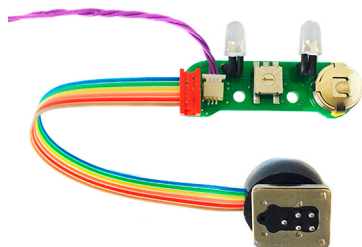

11029-HSS Miniature TTL-Converter (for Canon) for NAUTICAM housings NA-550D, NA-600D

Miniature Optoelectronic TTL-Converter for NAUTICAM NA-550d underwater housing (for Canon 550d camera)

Rating: Not Rated Yet

Tax amount:

[Ask a question about this product](#)

Manufacturer: [UW Technics](#)

Description #11029-HSS Miniature Optoelectronic TTL-Converter for NAUTICAM NA-550d underwater housing (for Canon 550d camera). Special miniature size board, special mounts for NA-550D housing. Compatible underwater strobes: Inon Z-330 / Z-240 / D-2000, Sea&Sea YS-D1 / YS-D2 (made-in-China) / YS-250, Ikelite DS16 / , DS160, Subtronic Pro-270 / Pro-160 Product supports Retra HSS up to 1/8000.