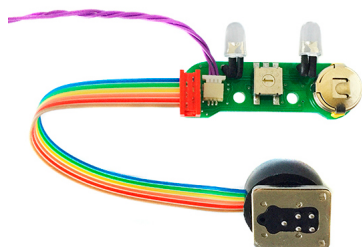

11029-HSS Miniature TTL-Converter (for Canon) for NAUTICAM housings NA-550D, NA-600D

Miniature Optoelectronic TTL-Converter for NAUTICAM NA-550d underwater housing (for Canon 550d camera)

Rating: Not Rated Yet

Tax amount:

[Ask a question about this product](#)

Manufacturer: [UW Technics](#)

Description #11029-HSS Miniature Optoelectronic TTL-Converter for NAUTICAM NA-550d underwater housing (for Canon 550d camera). Special miniature size board, special mounts for NA-550D housing. Compatible underwater strobes: Inon Z-330 / Z-240 / D-2000, Sea&Sea YS-D1 / YS-D2 (made-in-China) / YS-250, Ikelite DS16 / , DS160, Subtronic Pro-270 / Pro-160 Product supports Retra HSS up to 1/8000.