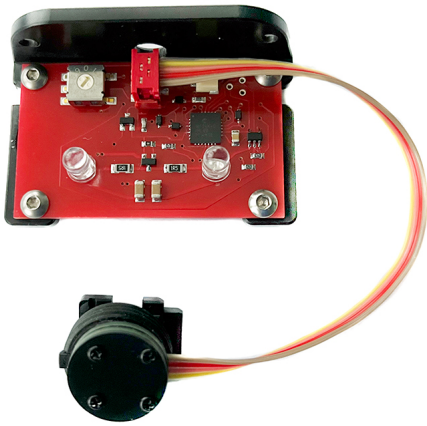

## 11050-HSS TTL-Converter for Sony for MARELUX housing

Optoelectronic TTL-Converter for SONY for MARELUX underwater housings

Rating: Not Rated Yet

**Price:**

Variant price modifier:

Base price with tax:

Price with discount:

Salesprice with discount:

Sales price: \$495.00

Sales price without tax: \$495.00

Discount:

Tax amount:

[Ask a question about this product](#)

Manufacturer: [UW Technics](#)

Description #11050-HSS Optoelectronic TTL-Converter for SONY A1,A7-A9 for MARELUX housings. Product includes original MARELUX plastic frame mount. Compatible underwater strobes: Inon S-220 / Z-330 / Z-240 / D-200, Sea&Sea YS-D1 / YS-D3 Mark II/ YS-D3 DUO / YS-250, Ikelite DS-232 / DS-230 / DS-162 / DS161 / DS160 / DS-125, Subtronic Pro-270 / Pro-160 (by electronic sync cord), Retra Pro MAX (including HSS), Marelux APOLLO III V2.0 (including HSS), Marelux APOLLO-S (including HSS). Marelux original plastic frame is included.