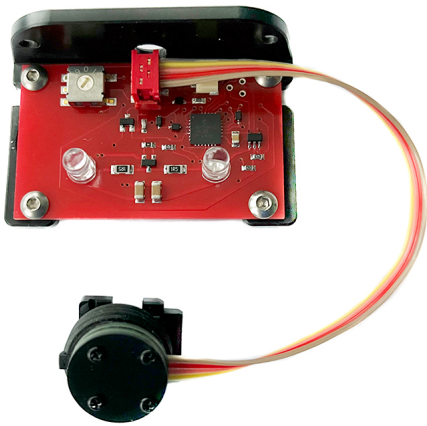

## 11050-HSS TTL-Converter for Sony for MARELUX housing

Optoelectronic TTL-Converter for SONY for MARELUX underwater housings

Rating: Not Rated Yet

**Price:**

Variant price modifier:

Base price with tax:

Price with discount:

Salesprice with discount:

Sales price: \$495.00

Sales price without tax: \$495.00

Discount:

Tax amount:

[Ask a question about this product](#)

Manufacturer: [UW Technics](#)

Description #11050-HSS Optoelectronic TTL-Converter for SONY A1,A7-A9 for MARELUX housings. Product includes original MARELUX plastic frame mount. Compatible underwater strobes: Inon S-220 / Z-330 / Z-240 / D-200, Sea&Sea YS-D1 / YS-D3 Mark II/ YS-D3 DUO / YS-250, Ikelite DS-232 / DS-230 / DS-162 / DS161 / DS160 / DS-125, Subtronic Pro-270 / Pro-160 (by electronic sync cord), Retra Pro MAX (including HSS), Marelux APOLLO III V2.0 (including HSS), Marelux APOLLO-S (including HSS). Marelux original plastic frame is included.