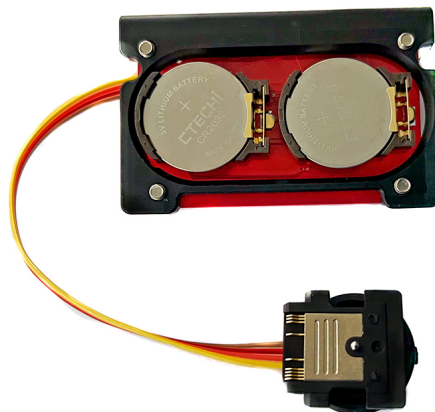

## 11050-HSS TTL-Converter for Sony for MARELUX housing

Optoelectronic TTL-Converter for SONY for MARELUX underwater housings

Rating: Not Rated Yet

**Price:**

Variant price modifier:

Base price with tax:

Price with discount:

Salesprice with discount:

Sales price: \$495.00

Sales price without tax: \$495.00

Discount:

Tax amount:

[Ask a question about this product](#)

Manufacturer: [UW Technics](#)

Description #11050-HSS Optoelectronic TTL-Converter for SONY A1,A7-A9 for MARELUX housings. Product includes original MARELUX plastic frame mount. Compatible underwater strobes: Inon S-220 / Z-330 / Z-240 / D-200, Sea&Sea YS-D1 / YS-D3 Mark II/ YS-D3 DUO / YS-250, Ikelite DS-232 / DS-230 / DS-162 / DS161 / DS160 / DS-125, Subtronic Pro-270 / Pro-160 (by electronic sync cord), Retra Pro MAX (including HSS), Marelux APOLLO III V2.0 (including HSS), Marelux APOLLO-S (including HSS). Marelux original plastic frame is included.