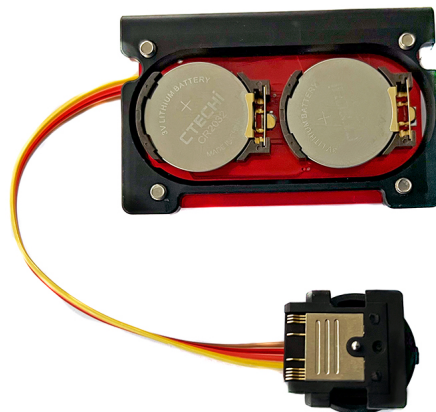

## 11050-HSS TTL-Converter for Sony for MARELUX housing

Optoelectronic TTL-Converter for SONY for MARELUX underwater housings

Rating: Not Rated Yet

**Price:**

Variant price modifier:

Base price with tax:

Price with discount:

Salesprice with discount:

Sales price: \$485.00

Sales price without tax: \$485.00

Discount:

Tax amount:

[Ask a question about this product](#)

Manufacturer: [UW Technics](#)

Description #11050-HSS Optoelectronic TTL-Converter for SONY A1,A7-A9 for MARELUX underwater housings. Fits to all Marelux Sony housings, independently on the model. Compatible underwater strobes: Inon Z-330 / Z-240 / S-2000, Sea&Sea YS-D1 / YS-D2 (China)/ YS-250, Ikelite DS161 /, DS160, Subtronic Pro-270 / Pro-160, Retra Pro (including HSS functionality).