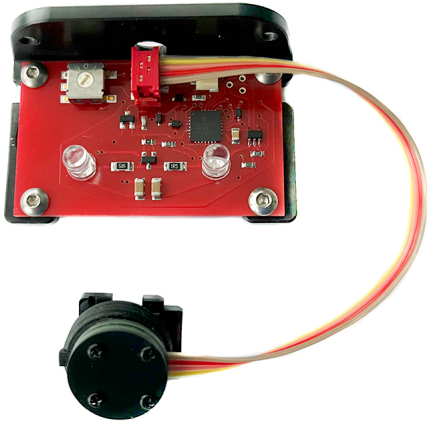

## 11050-HSS TTL-Converter for Sony for MARELUX housing

Optoelectronic TTL-Converter for SONY for MARELUX underwater housings

Rating: Not Rated Yet

**Price:**

Variant price modifier:

Base price with tax:

Price with discount:

Salesprice with discount:

Sales price: \$485.00

Sales price without tax: \$485.00

Discount:

Tax amount:

[Ask a question about this product](#)

Manufacturer: [UW Technics](#)

Description #11050-HSS Optoelectronic TTL-Converter for SONY A1,A7-A9 for MARELUX underwater housings. Fits to all Marelux Sony housings, independently on the model. Compatible underwater strobes: Inon Z-330 / Z-240 / S-2000, Sea&Sea YS-D1 / YS-D2 (China)/ YS-250, Ikelite DS161 /, DS160, Subtronic Pro-270 / Pro-160, Retra Pro (including HSS functionality).