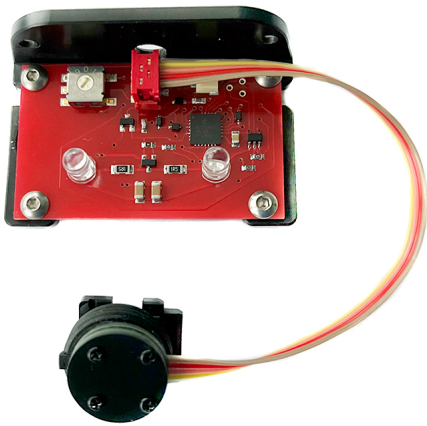

## 11050-HSS TTL-Converter for Sony for MARELUX housing

Optoelectronic TTL-Converter for SONY for MARELUX underwater housings

Rating: Not Rated Yet

**Price:**

Variant price modifier:

Base price with tax:

Price with discount:

Salesprice with discount:

Sales price: \$485.00

Sales price without tax: \$485.00

Discount:

Tax amount:

[Ask a question about this product](#)

Manufacturer: [UW Technics](#)

Description #11050-HSS Optoelectronic TTL-Converter for SONY A1,A7-A9 for MARELUX underwater housings. Fits to all Marelux Sony housings, independently on the model. Compatible underwater strobes: Inon Z-330 / Z-240 / S-2000, Sea&Sea YS-D1 / YS-D2 (China)/ YS-250, Ikelite DS161 /, DS160, Subtronic Pro-270 / Pro-160, Retra Pro (including HSS functionality).