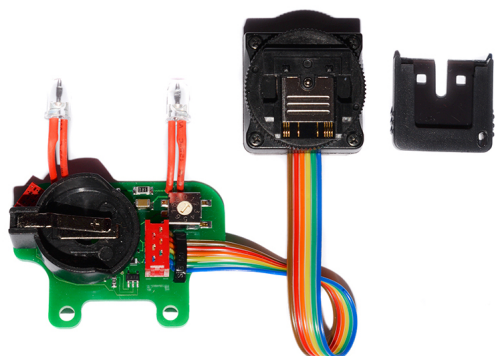

## 11071-HSS TTL-Converter (for Sony) for NAUTICAM housings NA-A7

Optoelectronic TTL-Converter for SONY A7 for NAUTICAM underwater housing NA-A7

Rating: Not Rated Yet

**Price:**

Variant price modifier:

Base price with tax:

Description #11071-HSS Optoelectronic TTL-Converter for SONY A7 for NAUTICAM underwater housing NA-A7 . Compatible underwater strobes: Inon S-220 / Z-330 / Z-240 / D-200, Sea&Sea YS-D1 / YS-D3 Mark II/ YS-D3 DUO / YS-250, Ikelite DS-232/ DS-230 / DS-162 / DS161 / DS160 / DS-125, Subtronic Pro-270 / Pro-160 (by electronic sync cord), Retra Pro MAX (including HSS), Marelux APOLLO III V2.0 (including HSS), Marelux APOLLO-S (including HSS).