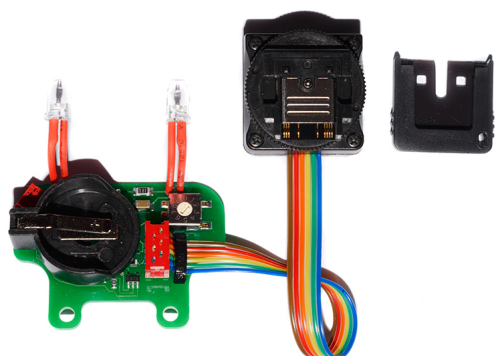

## 11071-HSS TTL-Converter (for Sony) for NAUTICAM housings NA-A7

Optoelectronic TTL-Converter for SONY A7 for NAUTICAM underwater housing NA-A7

Rating: Not Rated Yet

**Price:**

Variant price modifier:

Base price with tax:

Description #11071-HSS Optoelectronic TTL-Converter for SONY A7 for NAUTICAM underwater housing NA-A7 . Compatible underwater strobes: Inon S-220 / Z-330 / Z-240 / D-200, Sea&Sea YS-D1 / YS-D3 Mark II/ YS-D3 DUO / YS-250, Ikelite DS-232/ DS-230 / DS-162 / DS161 / DS160 / DS-125, Subtronic Pro-270 / Pro-160 (by electronic sync cord), Retra Pro MAX (including HSS), Marelux APOLLO III V2.0 (including HSS), Marelux APOLLO-S (including HSS).