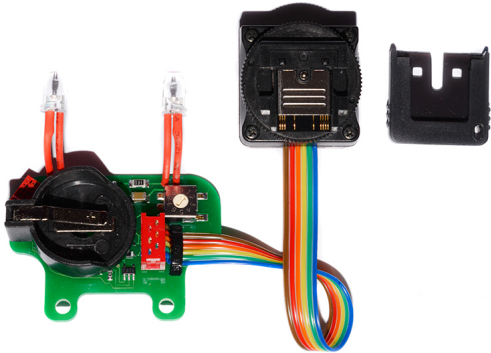

## 11071 TTL-Converter (for Sony) for NAUTICAM housings NA-A7

Optoelectronic TTL-Converter (for SONY) for NAUTICAM underwater housing NA-A7

Rating: Not Rated Yet

**Price:**

Variant price modifier:

Base price with tax:

Description #11071 Optoelectronic TTL-Converter (for SONY) for NAUTICAM underwater housing NA-A7 . Compatible underwater strobes: Inon Z-330 / Z-240 / S-2000, Sea&Sea YS-D1 / YS-D2 (made-in-China) / YS-250, Ikelite DS160 / , DS160, Subtronic Pro-270 / Pro-160