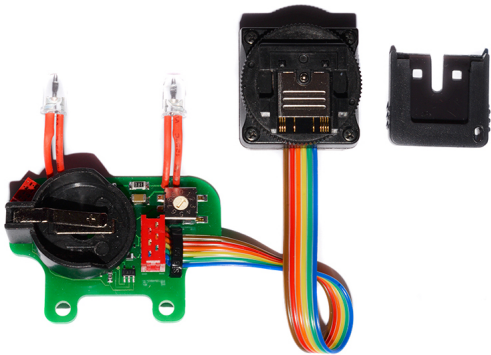

## 11071 TTL-Converter (for Sony) for NAUTICAM housings NA-A7

Optoelectronic TTL-Converter (for SONY) for NAUTICAM underwater housing NA-A7

Rating: Not Rated Yet

**Price:**

Variant price modifier:

Base price with tax:

Description #11071 Optoelectronic TTL-Converter (for SONY) for NAUTICAM underwater housing NA-A7 . Compatible underwater strobes: Inon Z-330 / Z-240 / S-2000, Sea&Sea YS-D1 / YS-D2 (made-in-China) / YS-250, Ikelite DS160 / , DS160, Subtronic Pro-270 / Pro-160