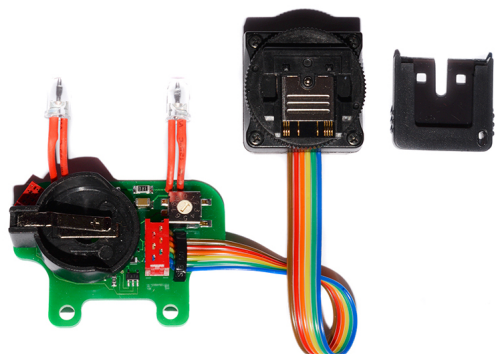

11071-HSS TTL-Converter (for Sony) for NAUTICAM housings NA-A7

Optoelectronic TTL-Converter for SONY A7 for NAUTICAM underwater housing NA-A7

Rating: Not Rated Yet

Price:

Variant price modifier:

Base price with tax:

Description #11071-HSS Optoelectronic TTL-Converter for SONY A7 for NAUTICAM underwater housing NA-A7 . Compatible underwater strobes: Inon S-220 / Z-330 / Z-240 / D-200, Sea&Sea YS-D1 / YS-D3 Mark II/ YS-D3 DUO / YS-250, Ikelite DS-232/ DS-230 / DS-162 / DS161 / DS160 / DS-125, Subtronic Pro-270 / Pro-160 (by electronic sync cord), Retra Pro MAX (including HSS), Marelux APOLLO III V2.0 (including HSS).