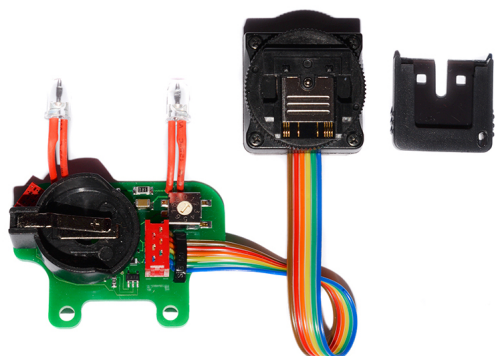

11071-HSS TTL-Converter (for Sony) for NAUTICAM housings NA-A7

Optoelectronic TTL-Converter for SONY A7 for NAUTICAM underwater housing NA-A7

Rating: Not Rated Yet

Price:

Variant price modifier:

Base price with tax:

Description #11071-HSS Optoelectronic TTL-Converter for SONY A7 for NAUTICAM underwater housing NA-A7 . Compatible underwater strobes: Inon S-220 / Z-330 / Z-240 / D-200, Sea&Sea YS-D1 / YS-D3 Mark II/ YS-D3 DUO / YS-250, Ikelite DS-232/ DS-230 / DS-162 / DS161 / DS160 / DS-125, Subtronic Pro-270 / Pro-160 (by electronic sync cord), Retra Pro MAX (including HSS), Marelux APOLLO III V2.0 (including HSS).