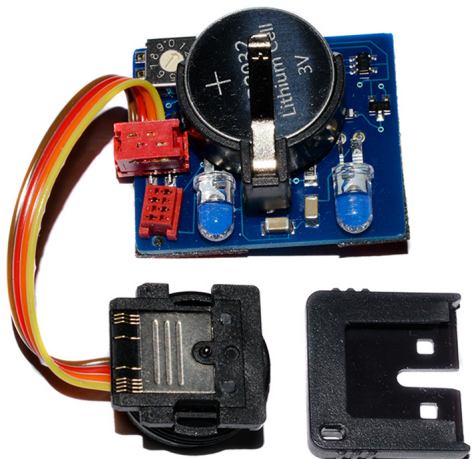

11073-HSS TTL-Converter (for Sony) for NAUTICAM housings NA-A6000...6500

Optoelectronic TTL-Converter for SONY A6000-A6500 line for NAUTICAM underwater housings NA-6000.....NA6500

Rating: Not Rated Yet

Price:

[Ask a question about this product](#)

Manufacturer: [UW Technics](#)

Description 11073- HSS Optoelectronic TTL-Converter for SONY A6000-A6500 line for NAUTICAM underwater housings NA-6000.....NA6500.
Compatible underwater strobes: Inon S-220 / Z-330 / Z-240 / D-200, Sea&Sea YS-D1 / YS-D3 Mark II/ YS-D3 DUO / YS-250, Ikelite DS-232/ DS-230 / DS-162 / DS161 / DS160 / DS-125, Subtronic Pro-270 / Pro-160 (by electronic sync cord), Retra Pro MAX (including HSS), Marelux APOLLO III V2.0 (including HSS), Marelux APOLLO-S (including HSS).