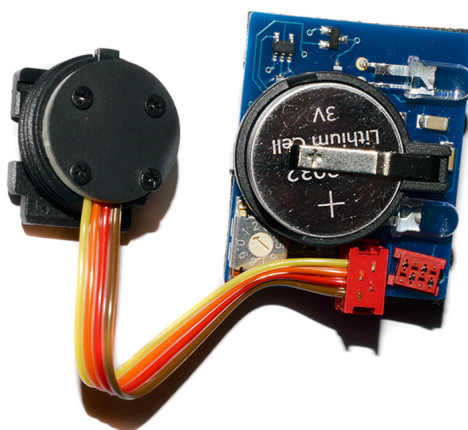

11073-HSS TTL-Converter (for Sony) for NAUTICAM housings NA-A6000...6500

Optoelectronic TTL-Converter for SONY A6000-A6500 line for NAUTICAM underwater housings NA-6000.....NA6500

Rating: Not Rated Yet

Price:

[Ask a question about this product](#)

Manufacturer: [UW Technics](#)

Description 11073- HSS Optoelectronic TTL-Converter for SONY A6000-A6500 line for NAUTICAM underwater housings NA-6000.....NA6500.
Compatible underwater strobes: Inon S-220 / Z-330 / Z-240 / D-200, Sea&Sea YS-D1 / YS-D3 Mark II/ YS-D3 DUO / YS-250, Ikelite DS-232/ DS-230 / DS-162 / DS161 / DS160 / DS-125, Subtronic Pro-270 / Pro-160 (by electronic sync cord), Retra Pro MAX (including HSS), Marelux APOLLO III V2.0 (including HSS), Marelux APOLLO-S (including HSS).