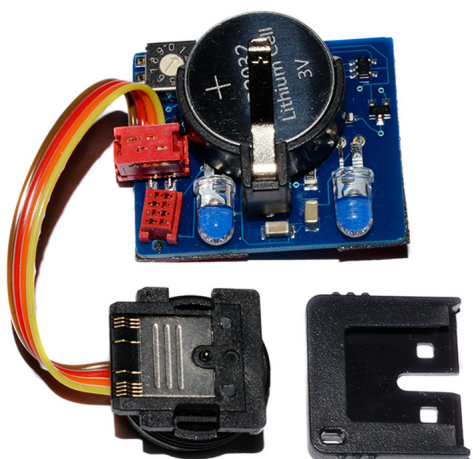

11073-HSS TTL-Converter (for Sony) for NAUTICAM housings NA-A6000...6500

Optoelectronic TTL-Converter for SONY A6000-A6500 line for NAUTICAM underwater housings NA-6000.....NA6500

Rating: Not Rated Yet

Price:

[Ask a question about this product](#)

Manufacturer: [UW Technics](#)

Description 11073- HSS Optoelectronic TTL-Converter for SONY A6000-A6500 line for NAUTICAM underwater housings NA-6000.....NA6500.
Compatible underwater strobes: Inon S-220 / Z-330 / Z-240 / D-200, Sea&Sea YS-D1 / YS-D3 Mark II/ YS-D3 DUO / YS-250, Ikelite DS-232/ DS-230 / DS-162 / DS161 / DS160 / DS-125, Subtronic Pro-270 / Pro-160 (by electronic sync cord), Retra Pro MAX (including HSS), Marelux APOLLO III V2.0 (including HSS), Marelux APOLLO-S (including HSS).