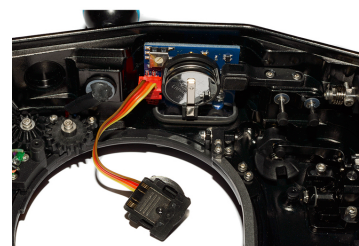

11073-HSS TTL-Converter (for Sony) for NAUTICAM housings NA-A6000...6500

Optoelectronic TTL-Converter for SONY A6000-A6500 line for NAUTICAM underwater housings NA-6000.....NA6500

Rating: Not Rated Yet

Price:

[Ask a question about this product](#)

Manufacturer: [UW Technics](#)

Description 11073- HSS Optoelectronic TTL-Converter for SONY A6000-A6500 line for NAUTICAM underwater housings NA-6000.....NA6500.
Compatible underwater strobes: Inon S-220 / Z-330 / Z-240 / D-200, Sea&Sea YS-D1 / YS-D3 Mark II/ YS-D3 DUO / YS-250, Ikelite DS-232/ DS-230 / DS-162 / DS161 / DS160 / DS-125, Subtronic Pro-270 / Pro-160 (by electronic sync cord), Retra Pro MAX (including HSS), Marelux APOLLO III V2.0 (including HSS), Marelux APOLLO-S (including HSS).