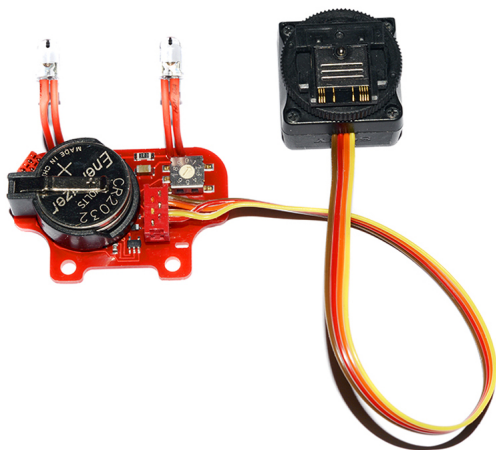

## 11075-HSS TTL-Converter (for Sony) for NAUTICAM housings NA-A1 and A7-A9

Optoelectronic TTL-Converter for SONY A1 and A7-A9 for NAUTICAM underwater housings

Rating: Not Rated Yet

**Price:**

Variant price modifier:

Manufacturer: [UW Technics](#)

Description #11075-HSS Optoelectronic TTL-Converter for SONY A1 and A7-A9 for NAUTICAM underwater housings. Compatible underwater strobes: Inon S-220 / Z-330 / Z-240 / D-200, Sea&Sea YS-D1 / YS-D3 Mark II/ YS-D3 DUO / YS-250, Ikelite DS-230 / DS-162 / DS161 / DS160 / DS-125, Subtronic Pro-270 / Pro-160 (by electronic sync cord), Retra Pro MAX (including HSS), Marelux APOLLO III V2.0 (including HSS), Marelux APOLLO-S (including HSS).