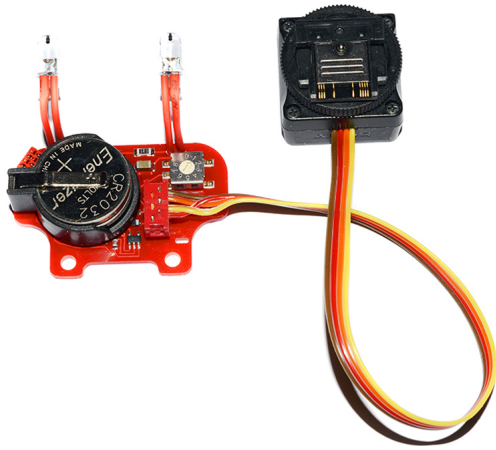

## 11075-HSS TTL-Converter (for Sony) for NAUTICAM housings NA-A1 and A7-A9

Optoelectronic TTL-Converter for SONY A1 and A7-A9 for NAUTICAM underwater housings

Rating: Not Rated Yet

**Price:**

Variant price modifier:

Manufacturer: [UW Technics](#)

Description #11075-HSS Optoelectronic TTL-Converter for SONY A1 and A7-A9 for NAUTICAM underwater housings. Compatible underwater strobes: Inon S-220 / Z-330 / Z-240 / D-200, Sea&Sea YS-D1 / YS-D3 Mark II/ YS-D3 DUO / YS-250, Ikelite DS-230 / DS-162 / DS161 / DS160 / DS-125, Subtronic Pro-270 / Pro-160 (by electronic sync cord), Retra Pro MAX (including HSS), Marelux APOLLO III V2.0 (including HSS), Marelux APOLLO-S (including HSS).