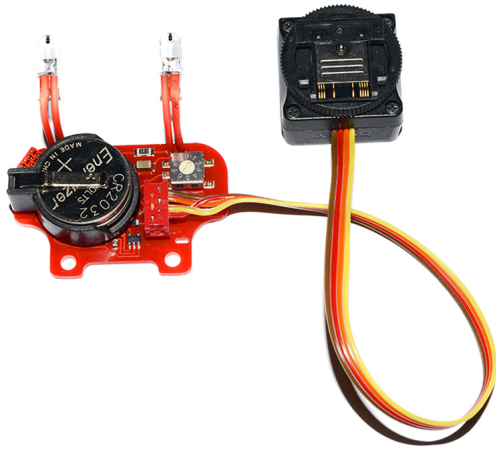

11075-HSS TTL-Converter (for Sony) for NAUTICAM housings NA-A1 and A7-A9

Optoelectronic TTL-Converter for SONY A1 and A7-A9 for NAUTICAM underwater housings

Rating: Not Rated Yet

Price:

Variant price modifier:

Manufacturer: [UW Technics](#)

Description #11075-HSS Optoelectronic TTL-Converter for SONY A1 and A7-A9 for NAUTICAM underwater housings. Compatible underwater strobes: Inon Z-330 / Z-240 / S-2000, Sea&Sea YS-D1 / YS-D2 (China)/ YS-250, Ikelite DS161 / , DS160, Subtronic Pro-270 / Pro-160, Retra Pro (including HSS).