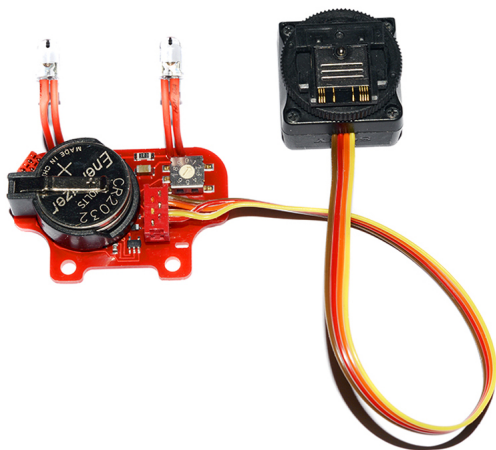

11075-HSS TTL-Converter (for Sony) for NAUTICAM housings NA-A1 and A7-A9

Optoelectronic TTL-Converter for SONY A1 and A7-A9 for NAUTICAM underwater housings

Rating: Not Rated Yet

Price:

Variant price modifier:

Manufacturer: [UW Technics](#)

Description #11075-HSS Optoelectronic TTL-Converter for SONY A1 and A7-A9 for NAUTICAM underwater housings. Compatible underwater strobes: Inon Z-330 / Z-240 / S-2000, Sea&Sea YS-D1 / YS-D2 (China)/ YS-250, Ikelite DS161 / , DS160, Subtronic Pro-270 / Pro-160, Retra Pro (including HSS).