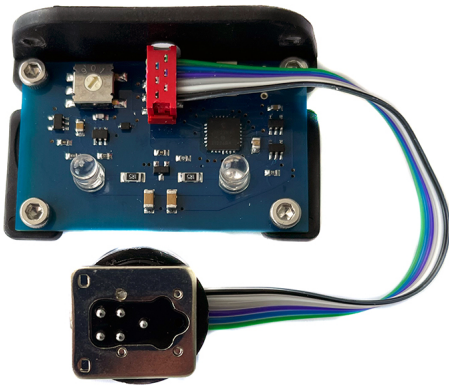

## 11080-HSS TTL-Converter for Canon for MARELUX housings

Optoelectronic TTL-Converter for CANON for MARELUX underwater housings

Rating: Not Rated Yet

**Price:**

Variant price modifier:

Base price with tax:

Description #11080 Optoelectronic TTL-Converter for CANON for MARELUX underwater housings. Compatible underwater strobes: Inon Z-330 / Z-240, Sea&Sea YS-D1 / YS-D3 Mark II / YS-250, Ikelite DS-230 / DS-162 / DS161 / DS160 / DS-125, Subtronic Pro-270 / Pro-160, Retra Pro X (including HSS functionality).