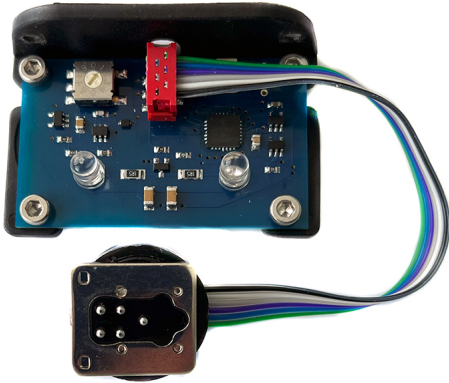

## 11080-HSS TTL-Converter for Canon for MARELUX housings

Optoelectronic TTL-Converter for CANON for MARELUX underwater housings

Rating: Not Rated Yet

**Price:**

Variant price modifier:

Base price with tax:

Description #11080 Optoelectronic TTL-Converter for CANON for MARELUX underwater housings. Compatible underwater strobes: Inon Z-330 / Z-240, Sea&Sea YS-D1 / YS-D3 Mark II / YS-250, Ikelite DS-230 / DS-162 / DS161 / DS160 / DS-125, Subtronic Pro-270 / Pro-160, Retra Pro X (including HSS functionality).