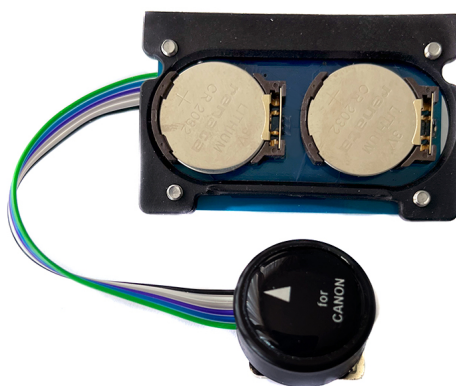

## 11080-HSS TTL-Converter for Canon for MARELUX housings

Optoelectronic TTL-Converter for CANON for MARELUX underwater housings

Rating: Not Rated Yet

**Price:**

Variant price modifier:

Base price with tax:

Description #11080 Optoelectronic TTL-Converter for CANON for MARELUX underwater housings. Compatible underwater strobes: Inon Z-330 / Z-240, Sea&Sea YS-D1 / YS-D3 Mark II / YS-250, Ikelite DS-230 / DS-162 / DS161 / DS160 / DS-125, Subtronic Pro-270 / Pro-160, Retra Pro X (including HSS functionality).