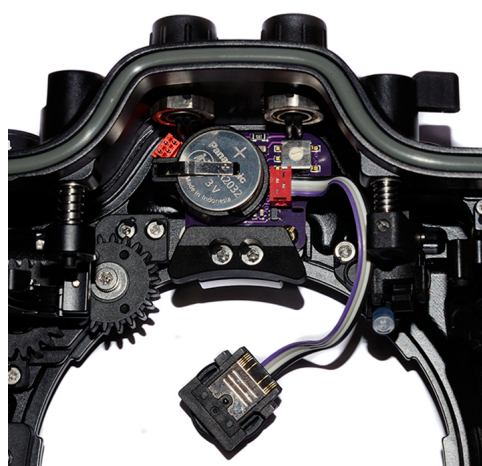

## 12075-GS TTL-Converter for NAUTICAM NA-A9III housing for Sony A9 III camera with global shutter

12075-GS TTL-Converter for NAUTICAM NA-A9III for Sony A9 III camera with global shutter

Rating: Not Rated Yet

Tax amount:

[Ask a question about this product](#)

Manufacturer: [UW Technics](#)

Description #12075-GS Optoelectronic TTL-Converter for SONY A9 III for NAUTICAM underwater housings. Compatible underwater strobes: Inon S-220 / Z-330 / Z-240 / D-200, Sea&Sea YS-D1 / YS-D3 Mark II/ YS-D3 DUO / YS-250, Ikelite DS-230 / DS-162 / DS161 / DS160 / DS-125, Subtronic Pro-270 / Pro-160 (by electronic sync cord), Retra Pro MAX (including HSS), Marelux APOLLO III V2.0 (including HSS), Marelux Apollo-S (including HSS).

**Maximum sync speed in TTL mode with global shutter cameras - 1/500 s. Maximum shutter speed in M / HSS mode with classic underwater strobes - 1/2000 s. Maximum shutter speed in M / HSS mode with Retra Pro MAX and Apollo strobes - 1/ 80 000 s**