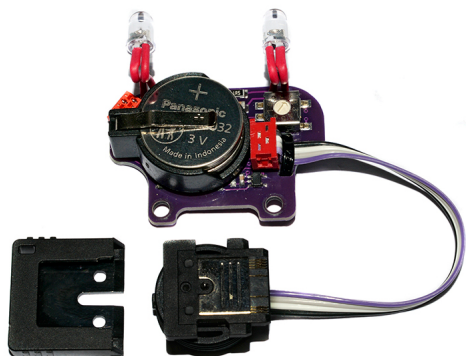

## 12075-GS TTL-Converter for NAUTICAM NA-A9III housing for Sony A9 III camera with global shutter

12075-GS TTL-Converter for NAUTICAM NA-A9III for Sony A9 III camera with global shutter

Rating: Not Rated Yet

Tax amount:

[Ask a question about this product](#)

Manufacturer: [UW Technics](#)

Description #12075-GS Optoelectronic TTL-Converter for SONY A9 III for NAUTICAM underwater housings. Compatible underwater strobes: Inon S-220 / Z-330 / Z-240 / D-200, Sea&Sea YS-D1 / YS-D3 Mark II/ YS-D3 DUO / YS-250, Ikelite DS-230 / DS-162 / DS161 / DS160 / DS-125, Subtronic Pro-270 / Pro-160 (by electronic sync cord), Retra Pro MAX (including HSS), Marelux APOLLO III V2.0 (including HSS), Marelux Apollo-S (including HSS).

**Maximum sync speed in TTL mode with global shutter cameras - 1/500 s. Maximum shutter speed in M / HSS mode with classic underwater strobes - 1/2000 s. Maximum shutter speed in M / HSS mode with Retra Pro MAX and Apollo strobes - 1/ 80 000 s**