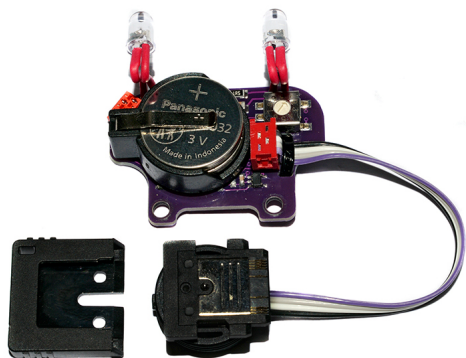

## 12075-GS TTL-Converter for NAUTICAM NA-A9III housing for Sony A9 III camera with global shutter

12075-GS TTL-Converter for NAUTICAM NA-A9III for Sony A9 III camera with global shutter

Rating: Not Rated Yet

Tax amount:

[Ask a question about this product](#)

Manufacturer: [UW Technics](#)

Description #12075-GS Optoelectronic TTL-Converter for SONY A9 III for NAUTICAM underwater housings. Compatible underwater strobes: Inon S-220 / Z-330 / Z-240 / D-200, Sea&Sea YS-D1 / YS-D3 Mark II/ YS-D3 DUO / YS-250, Ikelite DS-230 / DS-162 / DS161 / DS160 / DS-125, Subtronic Pro-270 / Pro-160 (by electronic sync cord), Retra Pro MAX (including HSS), Marelux APOLLO III V2.0 (including HSS), Marelux Apollo-S (including HSS).

**Maximum sync speed in TTL mode with global shutter cameras - 1/500 s. Maximum shutter speed in M / HSS mode with classic underwater strobes - 1/2000 s. Maximum shutter speed in M / HSS mode with Retra Pro MAX and Apollo strobes - 1/ 80 000 s**