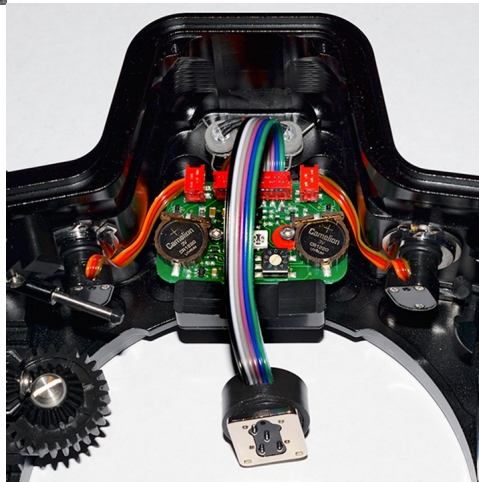

91597-Rear part connector for Sea&Sea Electric (Nikonos) Bulkhead

Rear part connector for Sea&Sea Electric (Nikonos) Bulkhead

Rating: Not Rated Yet

Price:

Variant price modifier:

Base price with tax:

Price with discount:

Salesprice with discount:

Sales price: \$230.00

Sales price without tax: \$230.00

Discount:

Tax amount:

[Ask a question about this product](#)

Manufacturer: [UW Technics](#)

Description #91597 Rear part connector for Sea&Sea Electric (Nikonos) Bulkhead. Rear part (female socket) 5-pin connector for Sea&Sea nikonos bulkhead for usage with UWTechnics TTL-Converters #11043, #11044, - for electric TTL synchronization with underwater strobes by Sea&Sea electric sync cords. Connector is assembled with flat cable and MicroMatch-4 plug.