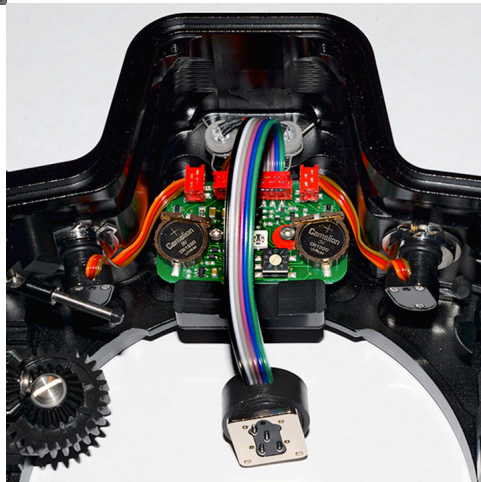

91597-Rear part connector for Sea&Sea Electric (Nikonos) Bulkhead

Rear part connector for Sea&Sea Electric (Nikonos) Bulkhead

Rating: Not Rated Yet

Price:

Variant price modifier:

Base price with tax:

Price with discount:

Salesprice with discount:

Sales price: \$230.00

Sales price without tax: \$230.00

Discount:

Tax amount:

[Ask a question about this product](#)

Manufacturer: [UW Technics](#)

Description #91597 Rear part connector for Sea&Sea Electric (Nikonos) Bulkhead. Rear part (female socket) 5-pin connector for Sea&Sea nikonos bulkhead for usage with UWTechnics TTL-Converters #11043, #11044, - for electric TTL synchronization with underwater strobes by Sea&Sea electric sync cords. Connector is assembled with flat cable and MicroMatch-4 plug.