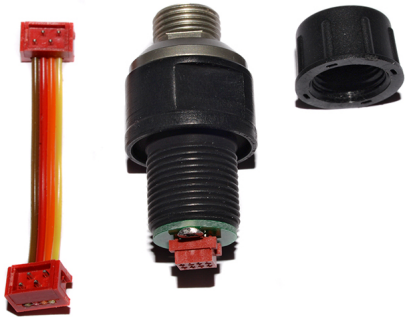

## 91306 Optical Bulkhead (M14) for SUBAI and SEALUX housings

Optical Bulkhead (M14) for SUBAI and SEALUX housings

Rating: Not Rated Yet

**Price:**

Variant price modifier:

Base price with tax:

Price with discount:

Salesprice with discount:

Sales price: \$150.00

Sales price without tax: \$150.00

Discount:

Tax amount:

[Ask a question about this product](#)

Manufacturer: [UW Technics](#)

Description #91306 Optical Bulkhead (M14) for SUBAL and SEALUX housings. Bulkhead incorporates built-in powerful LED and flat cable with MicroMatch 4-pin plug. Optical socket connector - Sea&Sea style. For usage with UWTechnics TTL Converters.