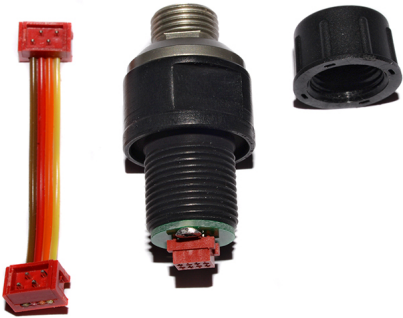

91306 Optical Bulkhead (M14) for SUBAI and SEALUX housings

Optical Bulkhead (M14) for SUBAI and SEALUX housings

Rating: Not Rated Yet

Price:

Variant price modifier:

Base price with tax:

Price with discount:

Salesprice with discount:

Sales price: \$215.00

Sales price without tax: \$215.00

Discount:

Tax amount:

[Ask a question about this product](#)

Manufacturer: [UW Technics](#)

Description #91306 Optical Bulkhead (M14) for SUBAL and SEALUX housings. Bulkhead incorporates built-in powerful LED and flat cable with MicroMatch 4-pin plug. Optical socket connector - Sea&Sea style. For usage with UWTechnics TTL Converters.