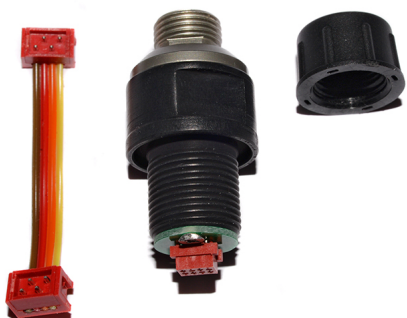

91306 Optical Bulkhead (M14) for SUBAI and SEALUX housings

Optical Bulkhead (M14) for SUBAI and SEALUX housings

Rating: Not Rated Yet

Price:

Variant price modifier:

Base price with tax:

Price with discount:

Salesprice with discount:

Sales price: \$215.00

Sales price without tax: \$215.00

Discount:

Tax amount:

[Ask a question about this product](#)

Manufacturer: [UW Technics](#)

Description #91306 Optical Bulkhead (M14) for SUBAL and SEALUX housings. Bulkhead incorporates built-in powerful LED and flat cable with MicroMatch 4-pin plug. Optical socket connector - Sea&Sea style. For usage with UWTechnics TTL Converters.