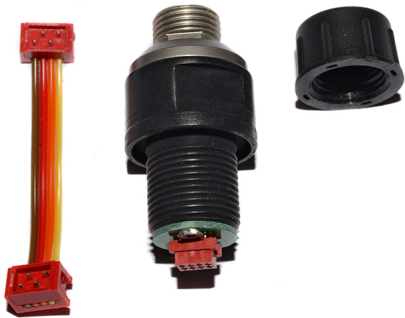

## 91306 Optical Bulkhead with M14 Subal/Sealux mount

Optical Bulkhead with M14 Subal/Sealux mount, with built-in power LED, flat cable and MicroMatch connector. For usage with Nauticam style fiber optical cables

#### Description

#91306

**Optical Bulkhead with M14 Subal mount, with built-in power LED, flat cable and MicroMatch connector.**

**For usage with Nauticam style fiber optical cables.** For internal TTL Converters and Manual Triggers.