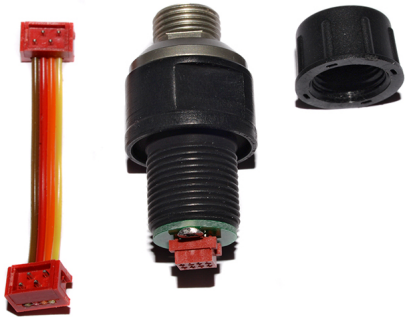

## 91306 Optical Bulkhead with M14 Subal/Sealux mount

Optical Bulkhead with M14 Subal/Sealux mount, with built-in power LED, flat cable and MicroMatch connector. For usage with Nauticam style fiber optical cables

#### Description

#91306

**Optical Bulkhead with M14 Subal mount, with built-in power LED, flat cable and MicroMatch connector.**

**For usage with Nauticam style fiber optical cables.** For internal TTL Converters and Manual Triggers.