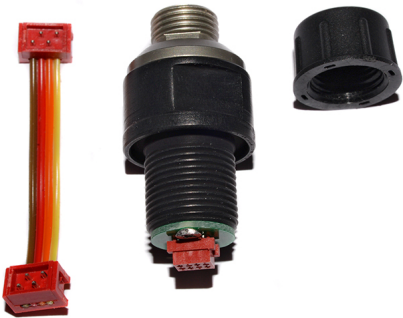

91306 Optical Bulkhead (M14) for SUBAI and SEALUX housings

Optical Bulkhead (M14) for SUBAI and SEALUX housings

Rating: Not Rated Yet

Price:

Variant price modifier:

Base price with tax:

Price with discount:

Salesprice with discount:

Sales price: \$215.00

Sales price without tax: \$215.00

Discount:

Tax amount:

[Ask a question about this product](#)

Manufacturer: [UW Technics](#)

Description #91306 Optical Bulkhead (M14) for SUBAL and SEALUX housings. Bulkhead incorporates built-in powerful LED and flat cable with MicroMatch 4-pin plug. Optical socket connector - Sea&Sea style. For usage with UWTechnics TTL Converters.